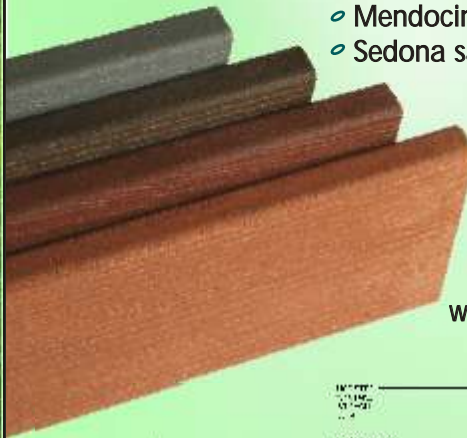

header board for straight runs

Exceptional Rigidity

- o For pathways, boardwalks, decking
- o Recycled wood and plastic content
- o 4 colors, 2 different wood grains
- o Minimal thermal expansion
- o Inhibits weed migration

Define Your Design

header board for straight runs

SPECIFICATIONS

- o Standard 5/4X6 nominal size (actual 15/16" x 5 1/2")
- o Four native colors:
 - o Pacifica grey
 - o Carmel brown
 - o Mendocino redwood
 - o Sedona sand