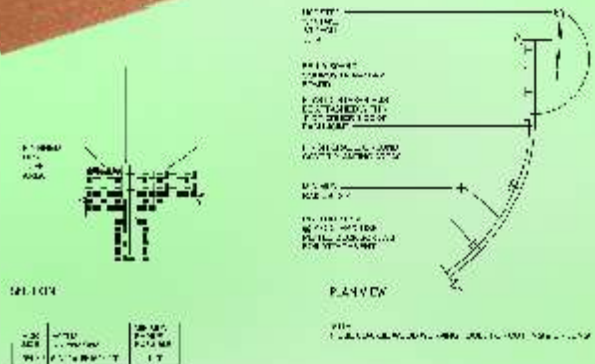

header board for straight runs

Exceptional Rigidity

- o For pathways, boardwalks, decking
- o Recycled wood and plastic content
- o 4 colors, 2 different wood grains
- o Minimal thermal expansion
- o Inhibits weed migration

Define Your Design

header board for straight runs

SPECIFICATIONS

- o Standard 5/4X6 nominal size (actual 15/16" x 5 1/2")
- o Four native colors:
 - o Pacifica grey
 - o Carmel brown
 - o Mendocino redwood
 - o Sedona sand

Define Your Design