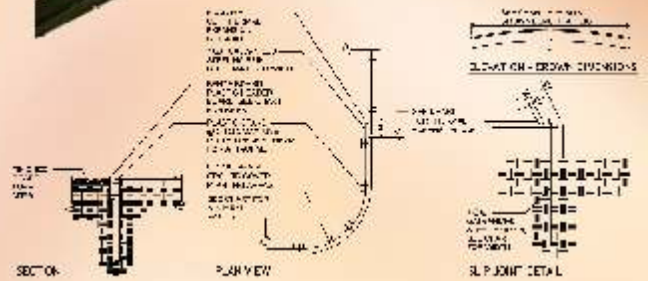

benda board

for organic curves & shapes

Exceptional Flexibility

- o Flexible & durable
- o Versatile & easy-to-install
- o Slip joint
- o 100% recycled plastic
- o Three profiles
- o Non-structural uses

epicplastics.com

Define Your Design

benda board

for organic curves & shapes

SPECIFICATIONS

1 x 4

2 x 4

1 x 6

Available in 1x4,
2x4, 1x6 - 20' lengths

Color: Mendocino redwood

1/2 X 4
Retail Pack

Eco-edge

100%
Recycled Plastic

QTY	DESCRIPTION	UNIT	PRICE	TOTAL
1	1/2 X 4 BENDA BOARD PLASTIC	20'	12.50	12.50
1	1/2 X 4 BENDA BOARD PLASTIC	20'	12.50	12.50
1	1/2 X 4 BENDA BOARD PLASTIC	20'	12.50	12.50
1	1/2 X 4 BENDA BOARD PLASTIC	20'	12.50	12.50
1	1/2 X 4 BENDA BOARD PLASTIC	20'	12.50	12.50
1	1/2 X 4 BENDA BOARD PLASTIC	20'	12.50	12.50
1	1/2 X 4 BENDA BOARD PLASTIC	20'	12.50	12.50
1	1/2 X 4 BENDA BOARD PLASTIC	20'	12.50	12.50
1	1/2 X 4 BENDA BOARD PLASTIC	20'	12.50	12.50
1	1/2 X 4 BENDA BOARD PLASTIC	20'	12.50	12.50