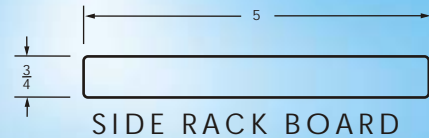

custom commercial truck boards

CURRENT SPECIFICATIONS

**TOUGH  
SLIP-RESISTANT**

- o Easily assembled with normal coarse woodworking tools
- o Made from slip resistant polypropylene and recycled wood fiber
- o Custom lengths and colors available (minimum quantity restrictions)

custom commercial truck boards

CURRENT SPECIFICATIONS

Epic plastics truck board does not come from endangered rain forests

Terms and Conditions:  
Pricing is for Lodi, CA - full lift quantities only - stock length 20'. Credit must be approved in advance. Lead time on custom orders 6 weeks. Terms on stock orders 30 days / custom orders 35% down with purchase of order. Remaining 65% due 30 days from completion of order.