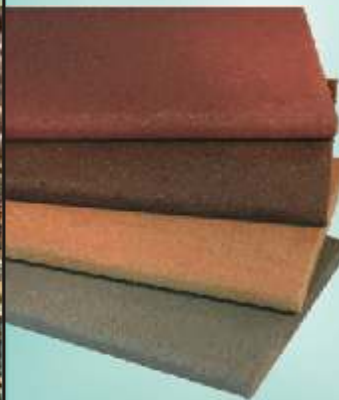

# epic edge

for straight runs & sweeping curves

Exceptional  
Versatility

- o Straight runs & limited curves
- o Above-ground installations & pathways
- o Recycled plastic & wood composite
- o 4 native colors
- o Nominal thermal expansion
- o Limits weed migration

# epic edge

for straight runs & sweeping curves

- o Available in 1x6 - 20' lengths
- o 4 native colors
  - o Mendocino redwood
  - o Carmel brown
  - o Sedona sand
  - o Pacifica grey

100%  
Recycled Plastic