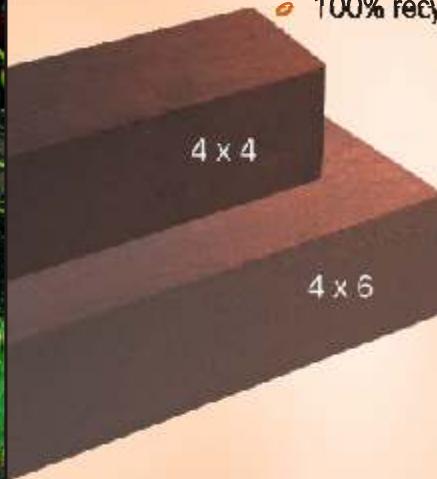

epic timbers

for hillside terracing, steps and walls

*Exceptional
Durability*

- o Steps, bulkheads, pathways, retaining walls, raised beds, terracing
- o 100% no-rot recycled plastic
- o 1 color, 2 different sizes
- o Non-structural uses

epic plastics.com

Define Your Design

epic timbers

for hillside terracing, steps and walls

SPECIFICATIONS

- o Available in 12' lengths
- o Color: Mendocino redwood
- o 100% recycled plastic

100%
Recycled Plastic