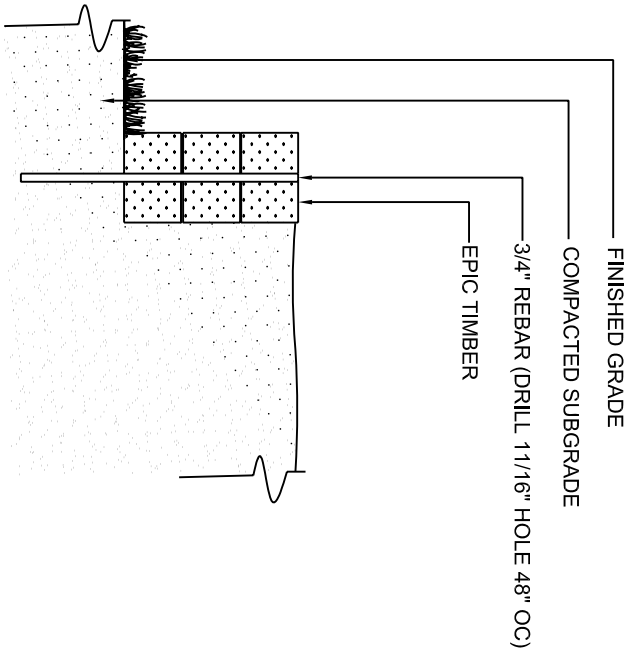

SECTION - TIMBER STEPS

HDR. SIZE	ACTUAL DIMENSIONS
4X4X12	3 1/2" x 3 1/2" x 144"
4X6X12	3 1/2" x 5 1/2" x 144"

EPIC TIMBERS CHART

COLOR OPTIONS: MENDOCINO REDWOOD
 MANUFACTURED BY: EPIC PLASTICS, 104 EAST TURNER RD., LODI CA 95240
 URL ADDRESS: www.epicplastics.com

SECTION - TIMBER WALL

NOTE:
 1. USE COARSE WOOD WORKING TOOLS FOR CUTTING & DRILLING
 2. TIMBER WALL (NON-STRUCTURAL) CONSULT LOCAL BUILDING REGULATIONS FOR HEIGHT LIMITS

EPIC TIMBERS DETAIL #410

SCALE: NTS